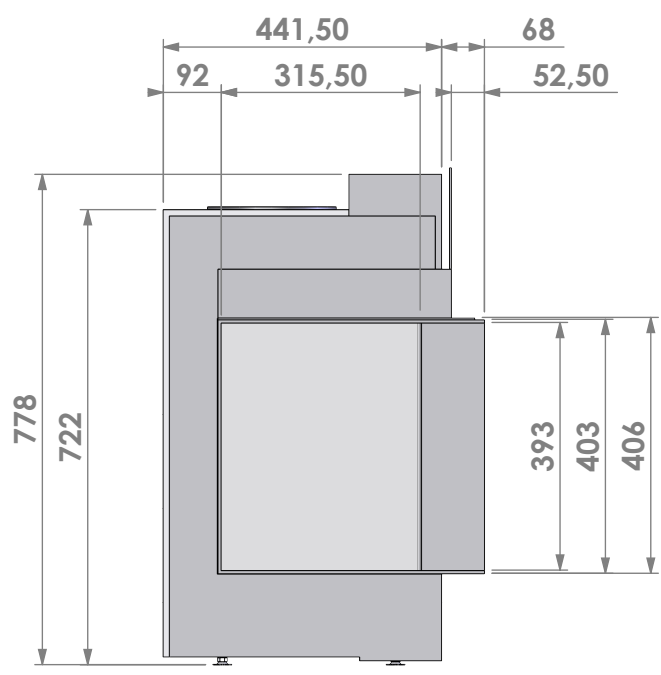

Projection: American

Scale: 1:12
 Unit: mm

Version: 0

Bellfires - Hallenstraat 17
 5531 AB Bladel - Netherlands
 Tel. +31 (0) 497 33 92 00
 Fax. +31 (0) 497 33 92 10
 Email: info@bellfires.com

Name: **Corner Bell Medium 3 L hidden door+ 10 cm**

Modifications reserved

Projection: American

Scale:

1:12

Unit:

mm

Version:

0

Projection: American

Scale:

1:12
mm

Version:

0