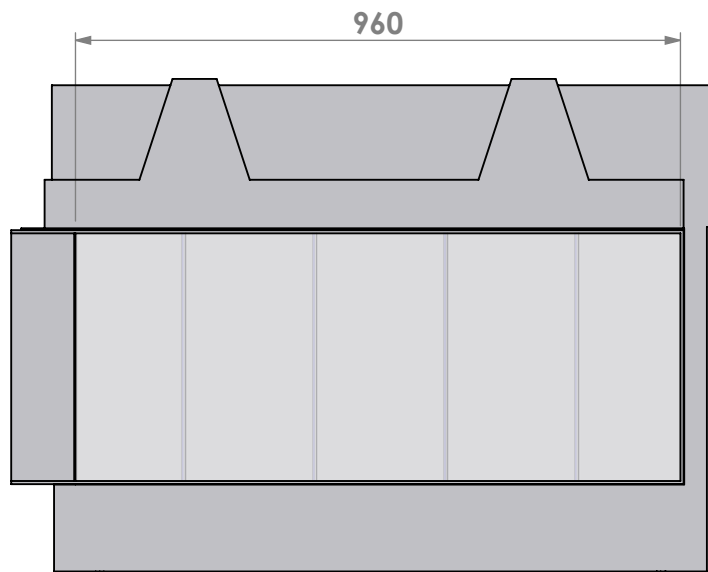

Projection: American

Scale: 1:12
 Unit: mm

Version: 0

Bellfires - Hallenstraat 17
 5531 AB Bladel - Netherlands
 Tel. +31 (0) 497 33 92 00
 Fax. +31 (0) 497 33 92 10
 Email: info@bellfires.com

Name: **Corner Bell Medium 3 L hidden door+ 10 cm**

Modifications reserved

Projection: American

Scale:

1:12

Unit:

mm

Version:

0

Projection: American

Scale:

1:12
mm

Version:

0