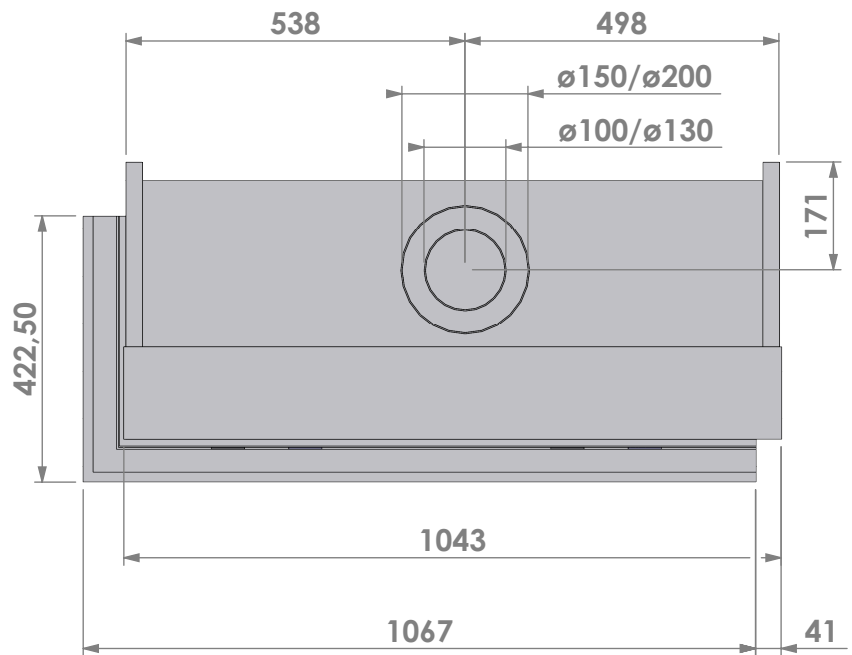

Projection: American

Scale: 1:12
 Unit: mm

Version: 0

Bellfires - Hallenstraat 17
 5531 AB Bladel - Netherlands
 Tel. +31 (0) 497 33 92 00
 Fax. +31 (0) 497 33 92 10
 Email: info@bellfires.com

Name: **Corner Bell Medium 3 L hidden door+ 10 cm**

Modifications reserved

Projection: American

Scale:

1:12

Unit:

mm

Version:

0

Projection: American

Scale:

1:12
mm

Version:

0