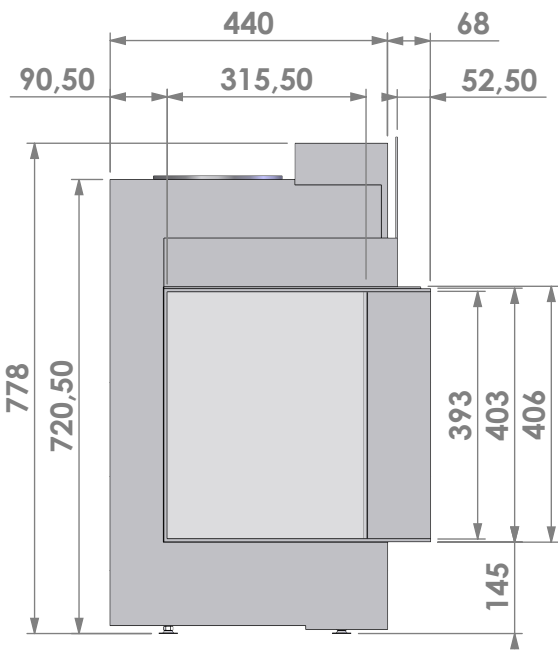

Projection: American

Scale: 1:12
 Unit: mm

Version: 0

Bellfires - Hallenstraat 17
 5531 AB Bladel - Netherlands
 Tel. +31 (0) 497 33 92 00
 Fax. +31 (0) 497 33 92 10
 Email: info@bellfires.com

Name: **Corner Bell Medium 3 L hidden door+ 10 cm**

Modifications reserved

Projection: American

Scale:

1:12

Unit:

mm

Version:

0

Projection: American

Scale:

1:12
mm

Version:

0