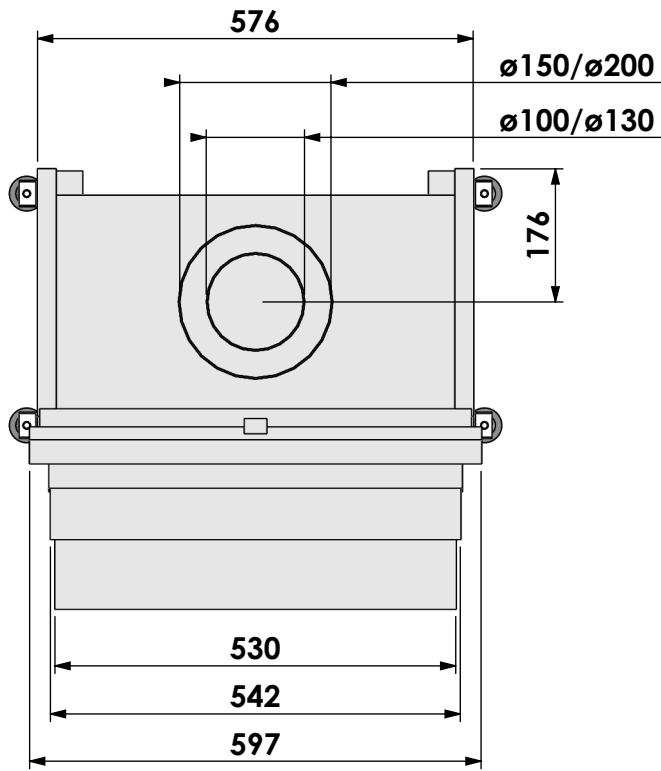

* = optional extended adjustable legs max. + 350 mm

Bellfires - Hallenstraat 17
5531 AB Bladel - Netherlands
Tel. +31 (0) 497 33 92 00
Fax. +31 (0) 497 33 92 10
Email: info@bellfires.com

Name: **VBS-3 hidden door+ 10cm stone bar**

Modifications reserved

Projection: American

Scale: 1:10
Unit: mm

Version: 0