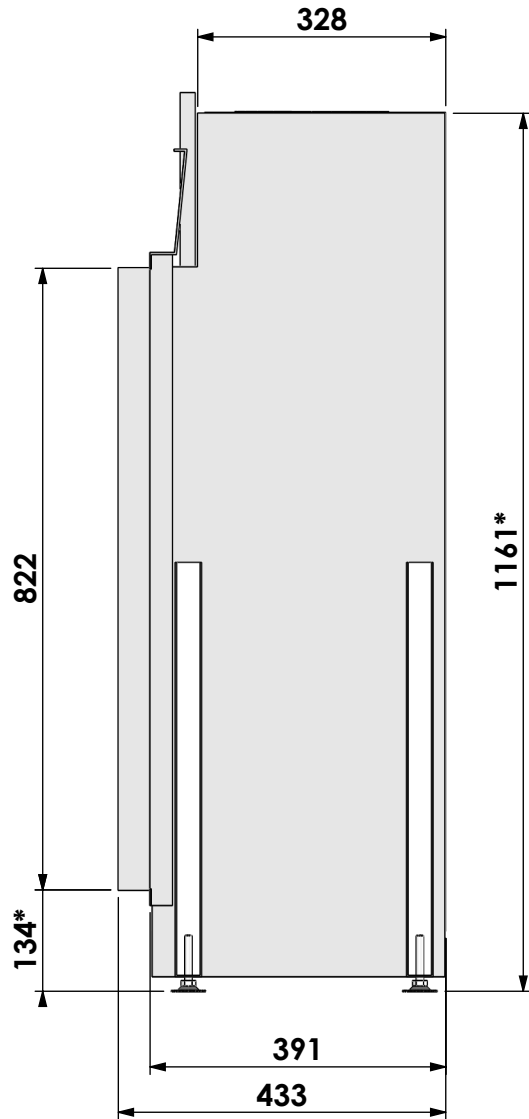

Modifications reserved

Projection: American

Scale: 1:10
 Unit: mm

Version: 0

* = optional extended adjustable legs max. + 350 mm

Bellfires - Hallenstraat 17
5531 AB Bladel - Netherlands
Tel. +31 (0) 497 33 92 00
Fax. +31 (0) 497 33 92 10
Email: info@bellfires.com

Name: **VBS-3 floating frame en convectie**

Modifications reserved

Projection: American

Scale: 1:10
Unit: mm

Version: 0

* = optional extended adjustable legs max. + 350 mm

Bellfires - Hallenstraat 17
5531 AB Bladel - Netherlands
Tel. +31 (0) 497 33 92 00
Fax. +31 (0) 497 33 92 10
Email: info@bellfires.com

Name: **VBS-3 hidden door+ 10cm**

Modifications reserved

Projection: American

Scale:

1:10

Unit:

mm

Version:

Modifications reserved

Projection: American

Scale: 1:10
Unit: mm

Version: 0