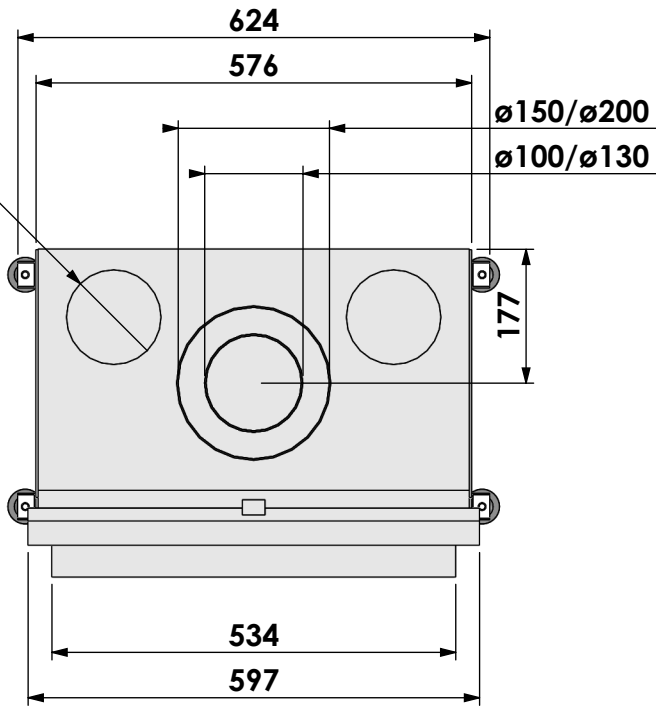

Modifications reserved

Projection: American

Scale: 1:10
 Unit: mm

Version: 0

* = optional extended adjustable legs max. + 350 mm

Bellfires - Hallenstraat 17
5531 AB Bladel - Netherlands
Tel. +31 (0) 497 33 92 00
Fax. +31 (0) 497 33 92 10
Email: info@bellfires.com

Name: **VBS-3 floating frame en convectie**

Modifications reserved

Projection: American

Scale: 1:10
Unit: mm

Version: 0

* = optional extended adjustable legs max. + 350 mm

Bellfires - Hallenstraat 17
5531 AB Bladel - Netherlands
Tel. +31 (0) 497 33 92 00
Fax. +31 (0) 497 33 92 10
Email: info@bellfires.com

Name: **VBS-3 hidden door+ 10cm**

Modifications reserved

Projection: American

Scale:

1:10

Unit:

mm

Version:

Modifications reserved

Projection: American

Scale: 1:10
Unit: mm

Version: 0