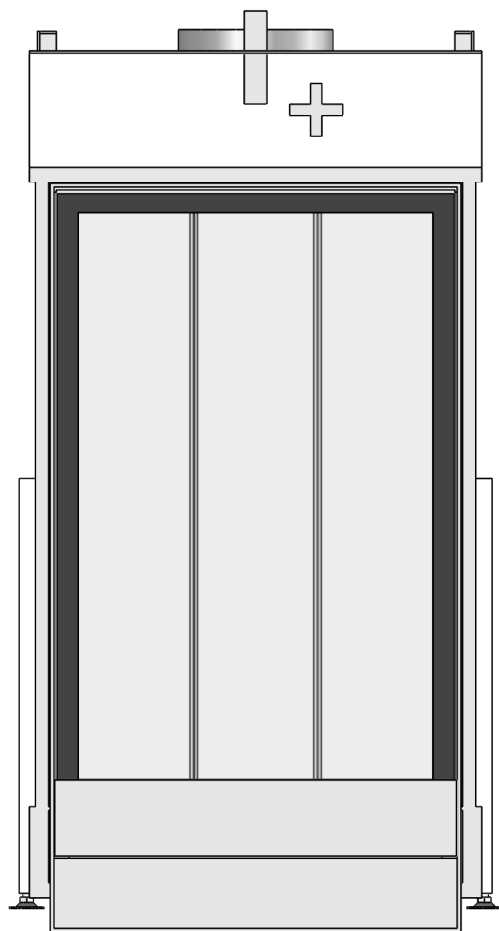

* = optional extended adjustable legs max. + 350 mm

Bellfires - Hallenstraat 17
5531 AB Bladel - Netherlands
Tel. +31 (0) 497 33 92 00
Fax. +31 (0) 497 33 92 10
Email: info@bellfires.com

Name: **VBS-3 hidden door+ 10cm stone bar**

Modifications reserved

Projection: American

Scale: 1:10
Unit: mm

Version: 0