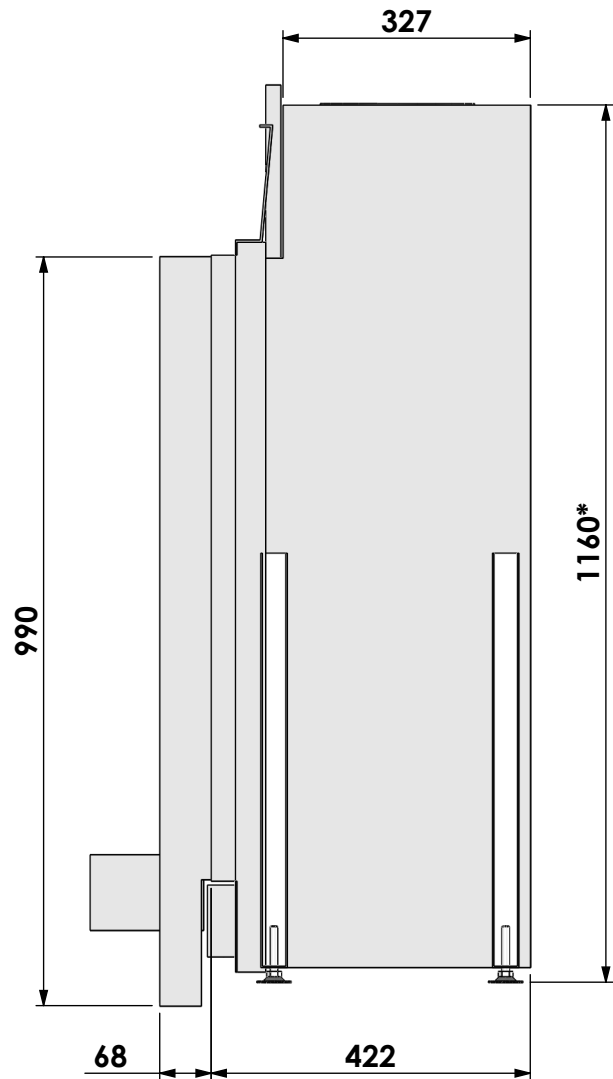

* = optional extended adjustable legs max. + 350 mm

Bellfires - Hallenstraat 17
5531 AB Bladel - Netherlands
Tel. +31 (0) 497 33 92 00
Fax. +31 (0) 497 33 92 10
Email: info@bellfires.com

Name: **VBS-3 hidden door+ 10cm stone bar**

Modifications reserved

Projection: American

Scale: 1:10
Unit: mm

Version: 0