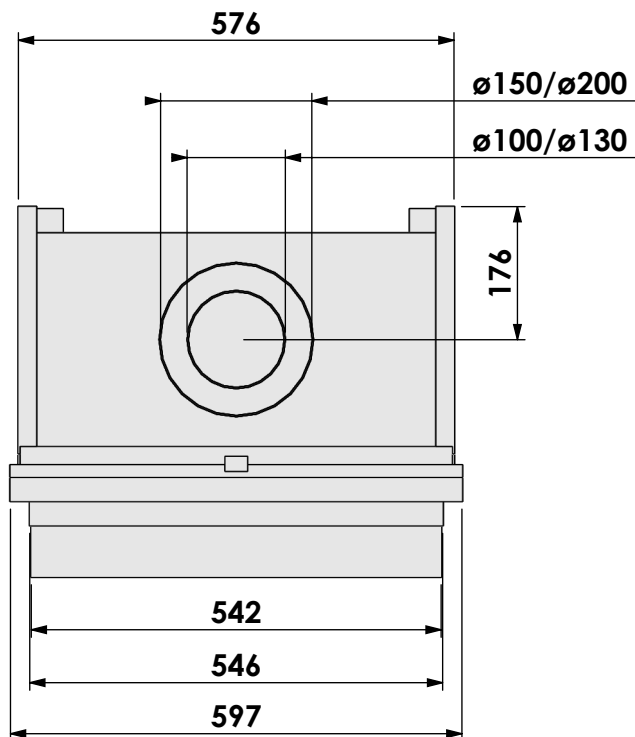

Name: **VBS-3 hidden door+ 7cm**

Modifications reserved

Projection:
American

Scale: **1:10**
Unit: **mm**

Version: **0**

Bellfires - Hallenstraat 17
5531 AB Bladel - Netherlands
Tel. +31 (0) 497 33 92 00
Fax. +31 (0) 497 33 92 10
Email: info@bellfires.com

Name: **VBS-3 hidden door+ 10cm**

Modifications reserved

Projection: American

Scale:

1:10

Unit:

mm

Version:

Modifications reserved

Projection: American

Scale: 1:10
Unit: mm

Version: 0