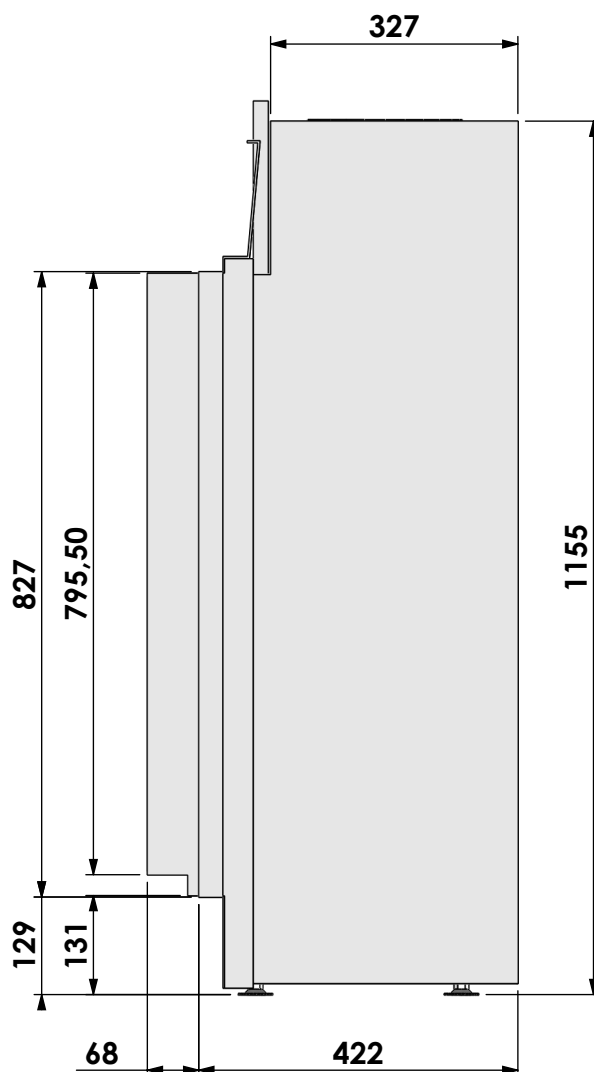

Bellfires - Hallenstraat 17
5531 AB Bladel - Netherlands
Tel. +31 (0) 497 33 92 00
Fax. +31 (0) 497 33 92 10
Email: info@bellfires.com

Name: **VBS-3 hidden door+ 10cm**

Modifications reserved

Projection: American

Scale:

1:10

Unit:

mm

Version:

0