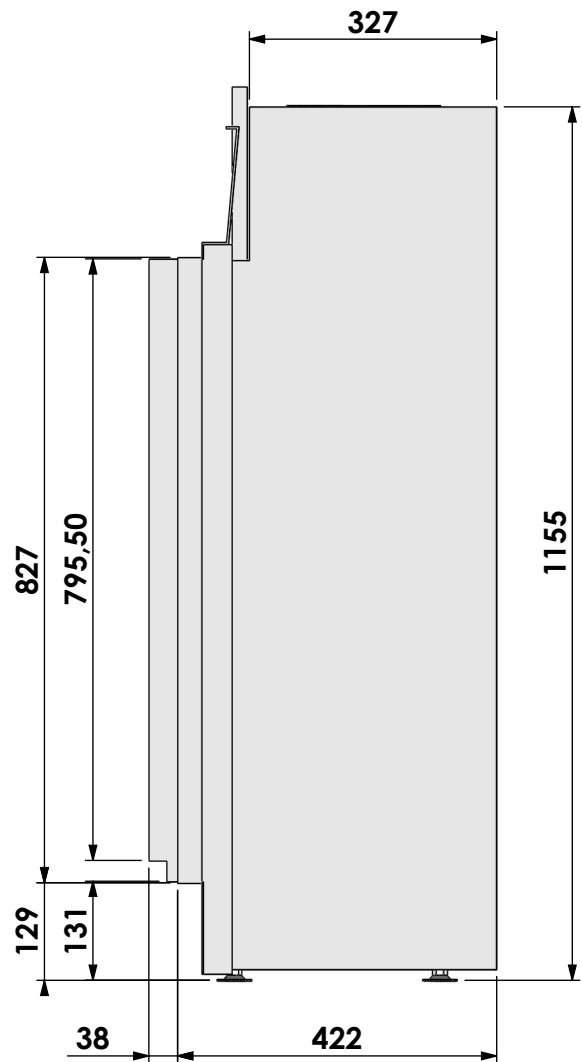

Bellfires - Hallenstraat 17
5531 AB Bladel - Netherlands
Tel. +31 (0) 497 33 92 00
Fax. +31 (0) 497 33 92 10
Email: info@bellfires.com

Name: **VBS-3 hidden door+ 7cm**

Modifications reserved

Projection:
American

Scale: **1:10**
Unit: **mm**

Version: **0**