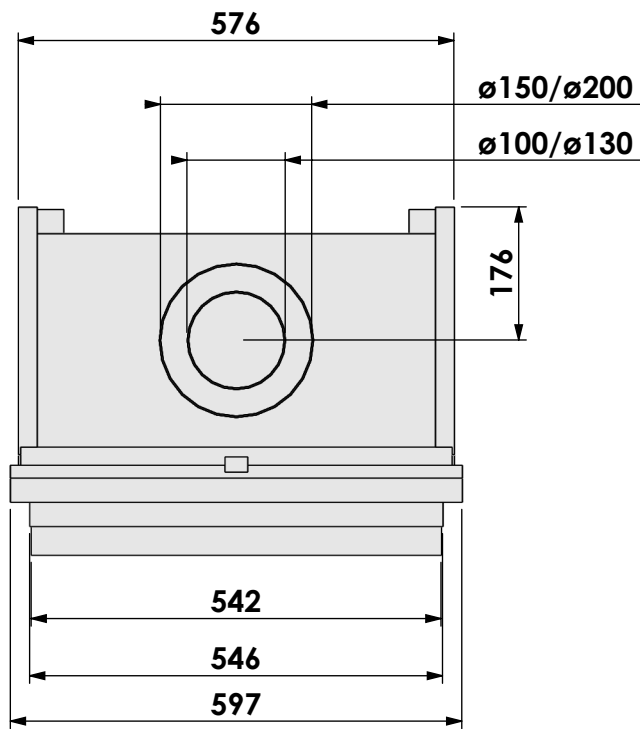

Name: **VBS-3 hidden door en convectie**

Modifications reserved

Projection: American

Scale: 1:10
Unit: mm

Version: 0

Bellfires - Hallenstraat 17
 5531 AB Bladel - Netherlands
 Tel. +31 (0) 497 33 92 00
 Fax. +31 (0) 497 33 92 10
 Email: info@bellfires.com

Name: **VBS-3 hidden door+ 7cm**

Modifications reserved

Projection:
American

Scale: **1:10**
Unit: **mm**

Version: **0**

Bellfires - Hallenstraat 17
5531 AB Bladel - Netherlands
Tel. +31 (0) 497 33 92 00
Fax. +31 (0) 497 33 92 10
Email: info@bellfires.com

Name: **VBS-3 hidden door+ 10cm**

Modifications reserved

Projection: American

Scale:

1:10

Unit:

mm

Version:

Modifications reserved

Projection: American

Scale: 1:10
Unit: mm

Version: 0