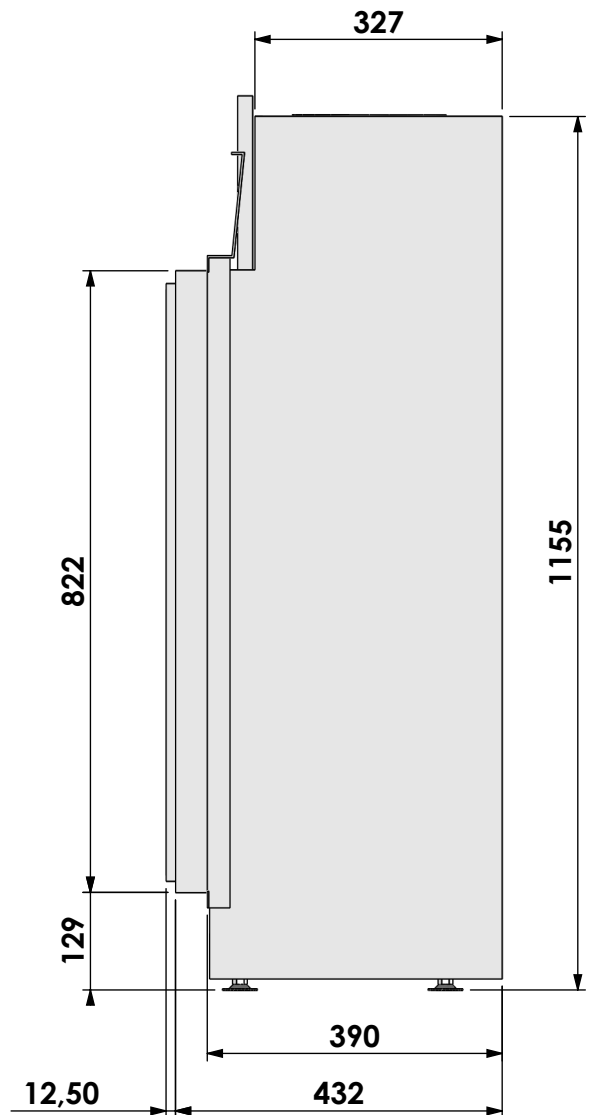

Bellfires - Hallenstraat 17
5531 AB Bladel - Netherlands
Tel. +31 (0) 497 33 92 00
Fax. +31 (0) 497 33 92 10
Email: info@bellfires.com

Name: **VBS-3 floating frame**

Modifications reserved

Projection: American

Scale: 1:10
Unit: mm

Version: 0