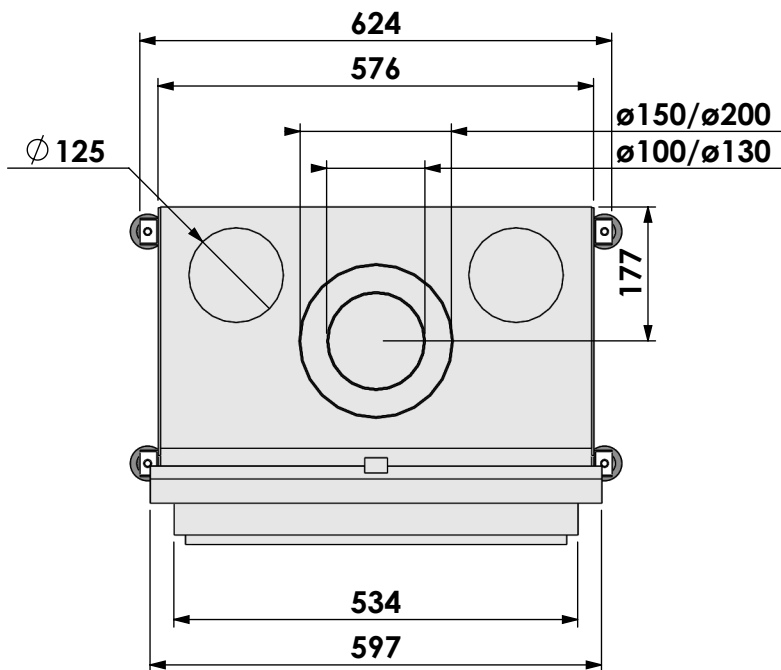

Scale:

1:10

Unit:

mm

Version:

0

Bellfires - Hallenstraat 17
 5531 AB Bladel - Netherlands
 Tel. +31 (0) 497 33 92 00
 Fax. +31 (0) 497 33 92 10
 Email: info@bellfires.com

Name: **VBS-3 floating frame**

Modifications reserved

Projection: American

Scale: 1:10
 Unit: mm

Version: 0

* = optional extended adjustable legs max. + 350 mm

Bellfires - Hallenstraat 17
5531 AB Bladel - Netherlands
Tel. +31 (0) 497 33 92 00
Fax. +31 (0) 497 33 92 10
Email: info@bellfires.com

Name: **VBS-3 hidden door+ 10cm**

Modifications reserved

Projection: American

Scale:

1:10

Unit:

mm

Version:

Modifications reserved

Projection: American

Scale: 1:10
Unit: mm

Version: 0