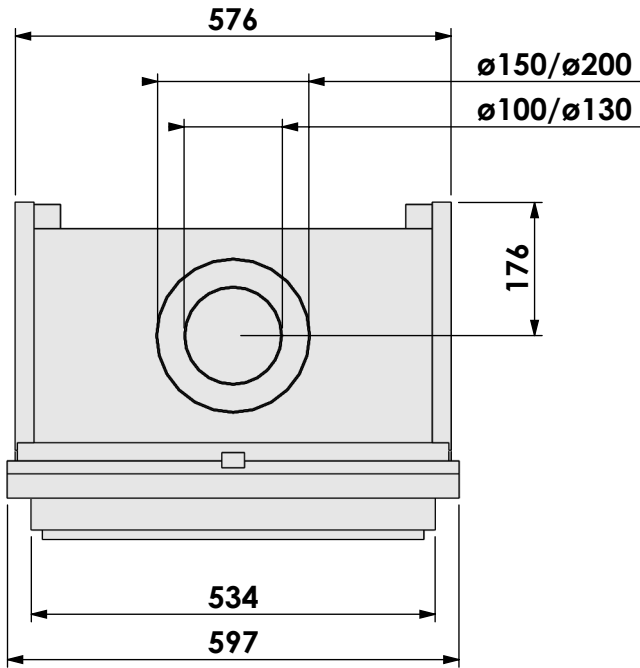

Scale:

1:10

Unit:

mm

Version:

0

Bellfires - Hallenstraat 17
 5531 AB Bladel - Netherlands
 Tel. +31 (0) 497 33 92 00
 Fax. +31 (0) 497 33 92 10
 Email: info@bellfires.com

Name: **VBS-3 floating frame**

Modifications reserved

Projection: American

Scale: 1:10
 Unit: mm

Version: 0

* = optional extended adjustable legs max. + 350 mm

Bellfires - Hallenstraat 17
5531 AB Bladel - Netherlands
Tel. +31 (0) 497 33 92 00
Fax. +31 (0) 497 33 92 10
Email: info@bellfires.com

Name: **VBS-3 hidden door+ 10cm**

Modifications reserved

Projection: American

Scale:

1:10

Unit:

mm

Version:

Modifications reserved

Projection: American

Scale: 1:10
Unit: mm

Version: 0