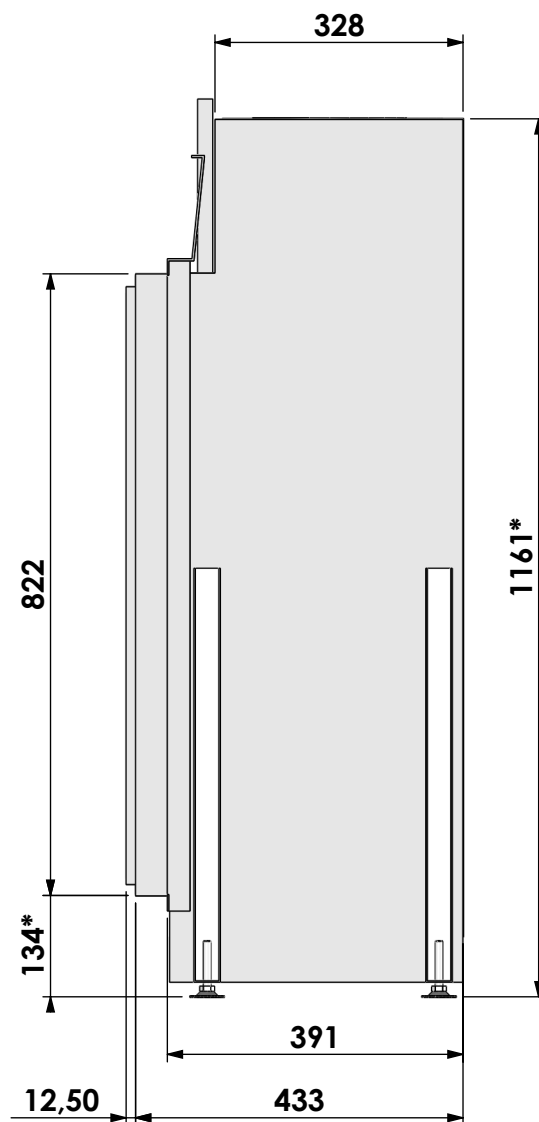

Modifications reserved

Projection: American

Scale: 1:10
 Unit: mm

Version: 0

* = optional extended adjustable legs max. + 350 mm

Bellfires - Hallenstraat 17
5531 AB Bladel - Netherlands
Tel. +31 (0) 497 33 92 00
Fax. +31 (0) 497 33 92 10
Email: info@bellfires.com

Name: **VBS-3 hidden door+ 10cm**

Modifications reserved

Projection: American

Scale:

1:10

Unit:

mm

Version:

Modifications reserved

Projection: American

Scale: 1:10
Unit: mm

Version: 0