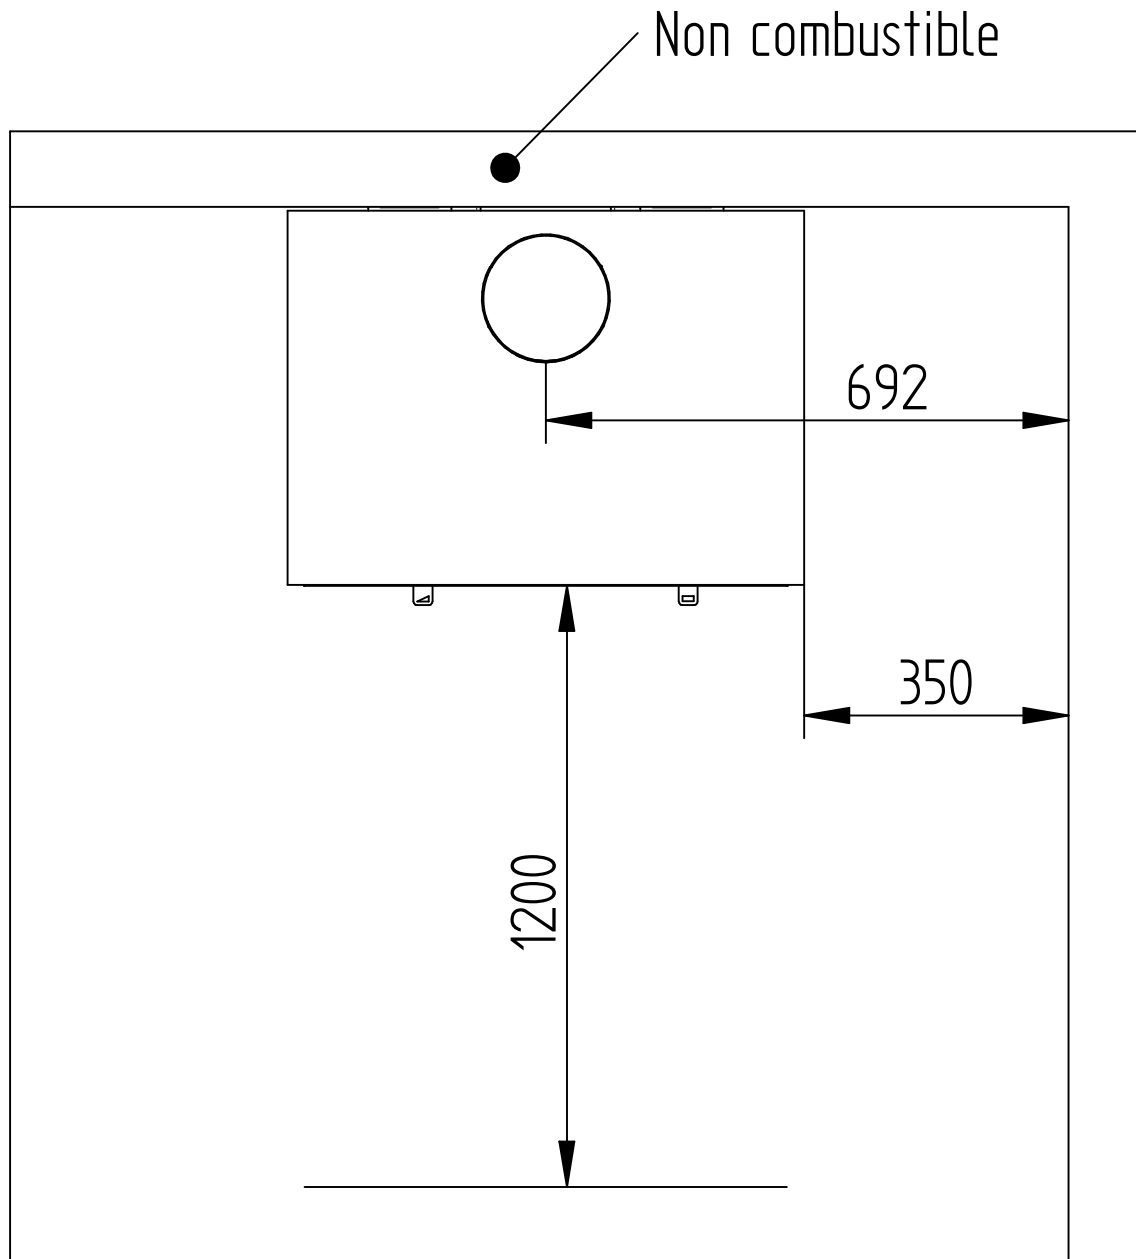

## Distance to combustible with / without insulated flues

Modell:

Zeta Wall

Sheet/Sheets: 2 of 2

Date: 13-06-2018